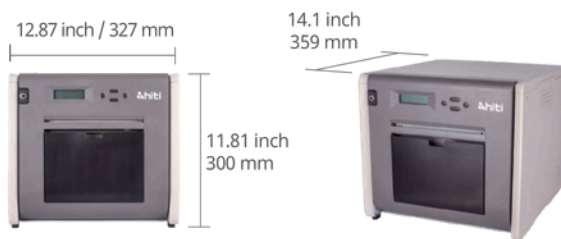

Specifications are subject to change without prior notice.
* Prinbiz APP downloadable from App Store & Google Play.

** Wireless USB dongle required (wireless printing supports Ad-hoc mode only).

■ Dimension

■ Service & Support Centers